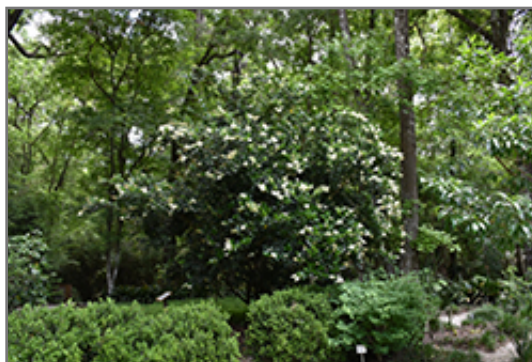

Landscape Attributes

Common Privet is a multi-stemmed deciduous shrub with an upright spreading habit of growth. Its relatively fine texture sets it apart from other landscape plants with less refined foliage.

- Hedges/Screening

Common Privet in bloom
Photo courtesy of NetPS Plant Finder

Common Privet foliage
Photo courtesy of NetPS Plant Finder

"WHERE GREAT IDEAS ARE GROWING"

Planting & Growing

Common Privet will grow to be about 12 feet tall at maturity, with a spread of 8 feet. It tends to be a little leggy, with a typical clearance of 2 feet from the ground, and is suitable for planting under power lines. It grows at a fast rate, and under ideal conditions can be expected to live for approximately 30 years.