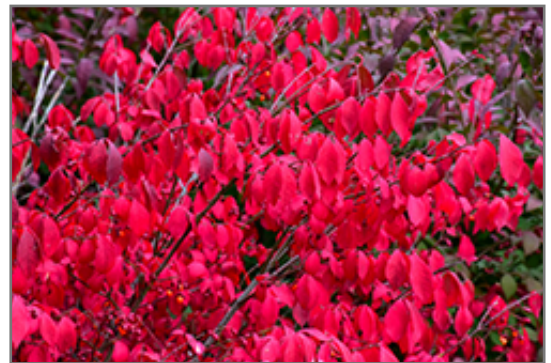

Compact Winged Burning Bush in fall
Photo courtesy of NetPS Plant Finder