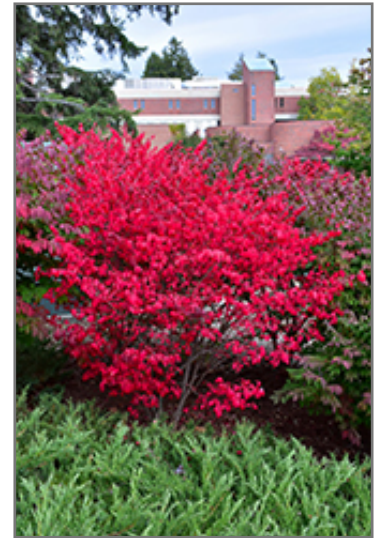

Compact Winged Burning Bush
Euonymus alatus 'Compactus'

Height: 7 feet

Spread: 7 feet

Sunlight: ○ ● ●

Hardiness Zone: 4a

Other Names: Winged Euonymus, Burningbush

Description:

A spectacular and compact garden shrub which turns a luminous florescent pink color in fall, very showy; a shapely mounded growth habit and interesting corky wings on the branches; a very popular and adaptable landscape plant

Ornamental Features

Compact Winged Burning Bush has rich green deciduous foliage on a plant with a round habit of growth. The pointy leaves turn an outstanding cherry red in the fall. It produces red capsules from early to late fall. The warty brown bark and harvest gold branches add an interesting dimension to the landscape.

Landscape Attributes

Compact Winged Burning Bush is a dense multi-stemmed deciduous shrub with a more or less rounded form. Its average texture blends into the landscape, but can be balanced by one or two finer or coarser trees or shrubs for an effective composition.

This is a relatively low maintenance shrub, and can be pruned at anytime. It has no significant negative characteristics.

Compact Winged Burning Bush is recommended for the following landscape applications;

*Compact Winged Burning Bush in fall
Photo courtesy of NetPS Plant Finder*