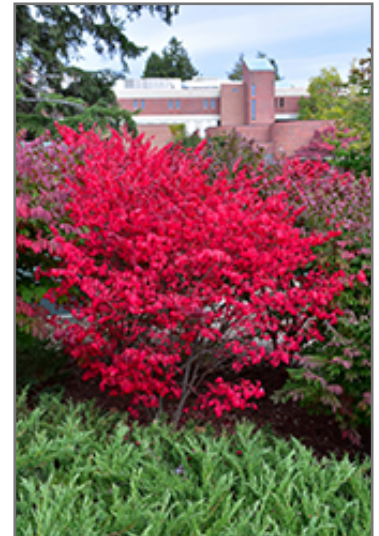

Compact Winged Burning Bush
Euonymus alatus 'Compactus'

Height: 7 feet

Spread: 7 feet

Sunlight: ○ ● ●

Hardiness Zone: 4a

Other Names: Winged Euonymus, Burningbush

Description:

A spectacular and compact garden shrub which turns a luminous florescent pink color in fall, very showy; a shapely mounded growth habit and interesting corky wings on the branches; a very popular and adaptable landscape plant

Ornamental Features

Compact Winged Burning Bush has rich green deciduous foliage on a plant with a round habit of growth. The pointy leaves turn an outstanding cherry red in the fall. It produces red capsules from early to late fall. The warty brown bark and harvest gold branches add an interesting dimension to the landscape.

Landscape Attributes

Compact Winged Burning Bush is a dense multi-stemmed deciduous shrub with a more or less rounded form. Its average texture blends into the landscape, but can be balanced by one or two finer or coarser trees or shrubs for an effective composition.

This is a relatively low maintenance shrub, and can be pruned at anytime. It has no significant negative characteristics.

Compact Winged Burning Bush is recommended for the following landscape applications;

Compact Winged Burning Bush in fall
Photo courtesy of NetPS Plant Finder